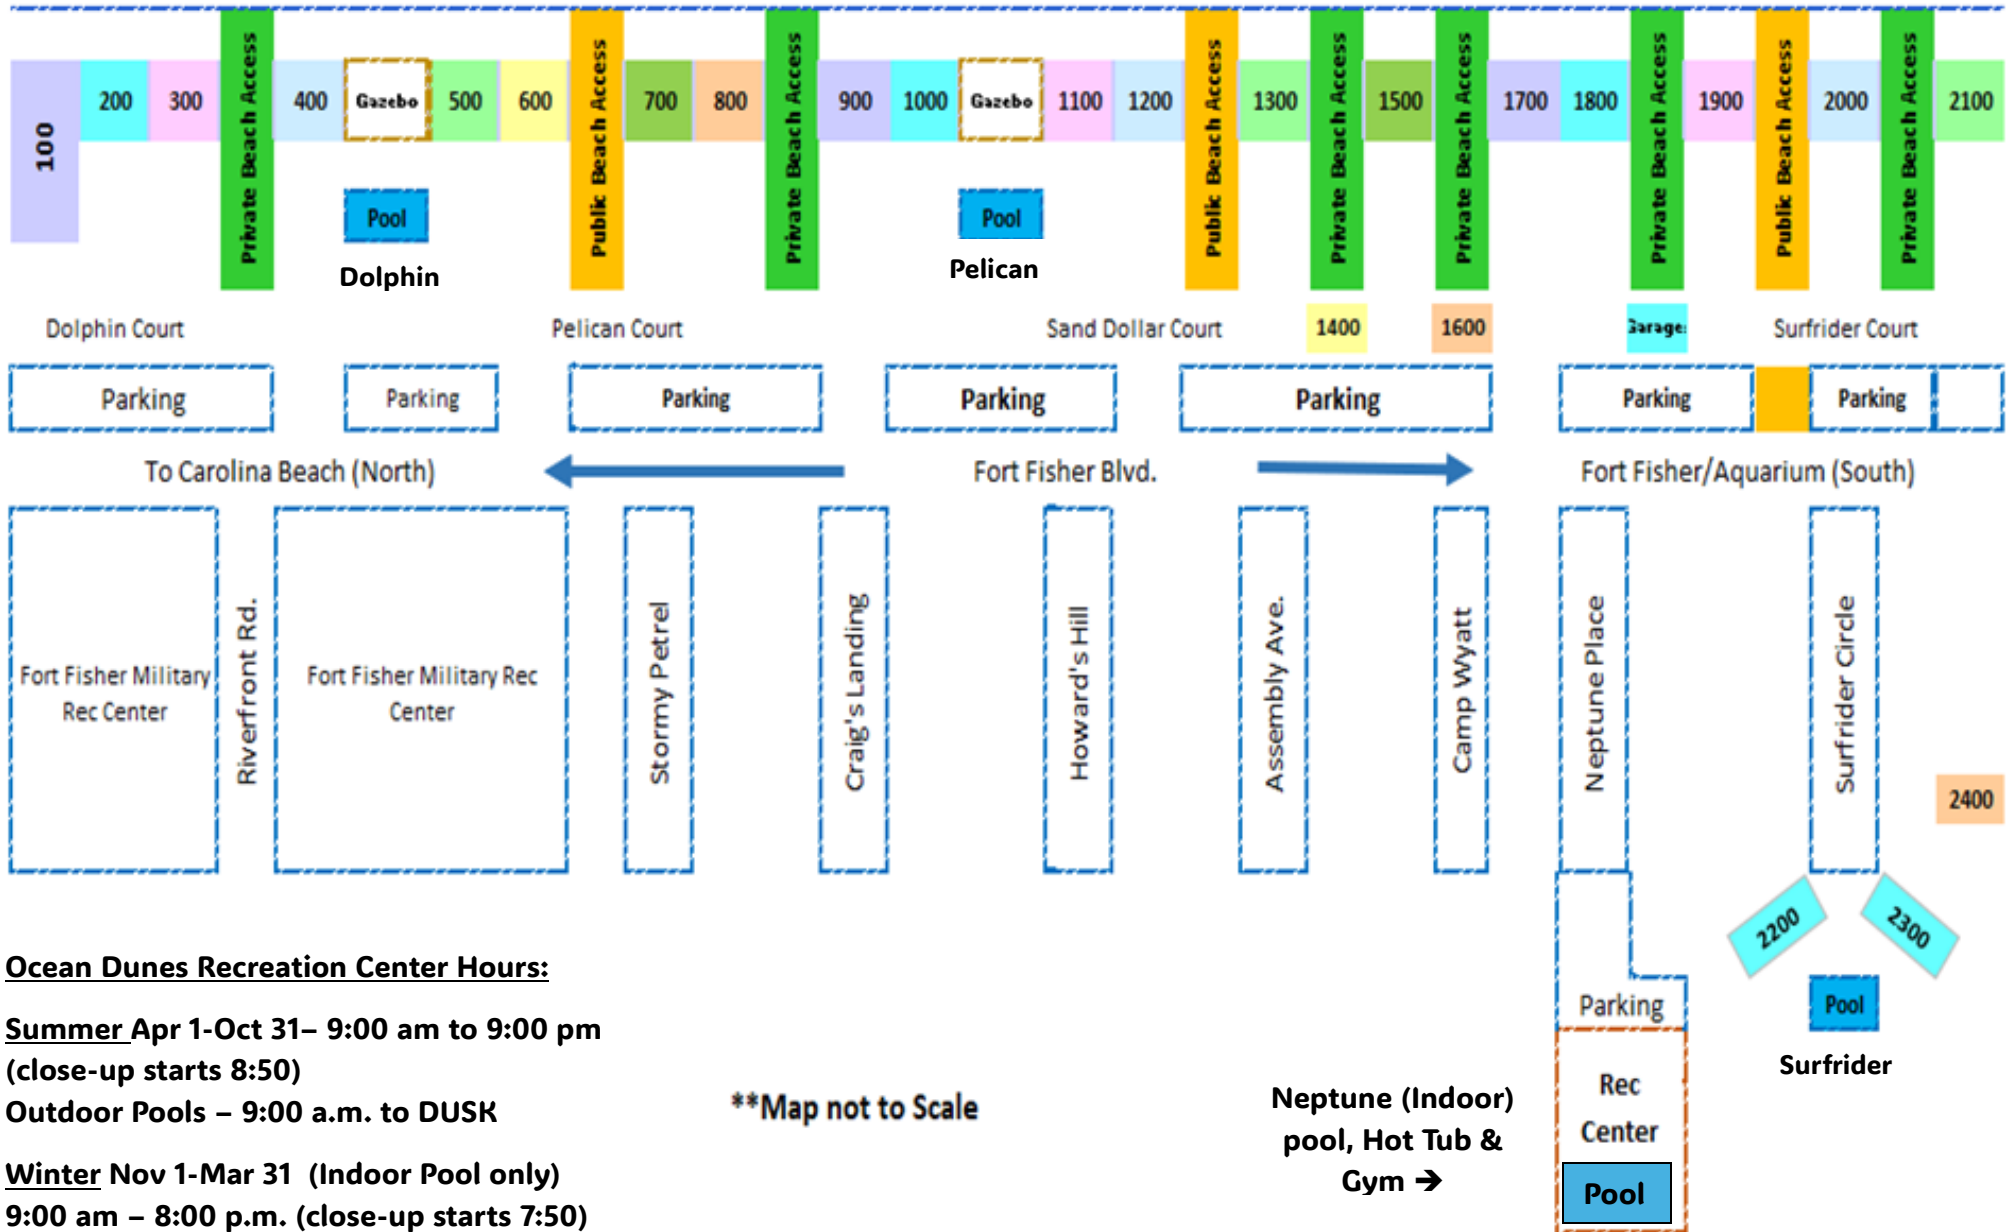

Atlantic Ocean

Ocean Dunes Recreation Center Hours:

Summer Apr 1-Oct 31- 9:00 am to 9:00 pm

(close-up starts 8:50)

Outdoor Pools – 9:00 a.m. to DUSK

Winter Nov 1-Mar 31 (Indoor Pool only)

9:00 am – 8:00 p.m. (close-up starts 7:50)

****Map not to Scale**

**Neptune (Indoor)
pool, Hot Tub &
Gym →**